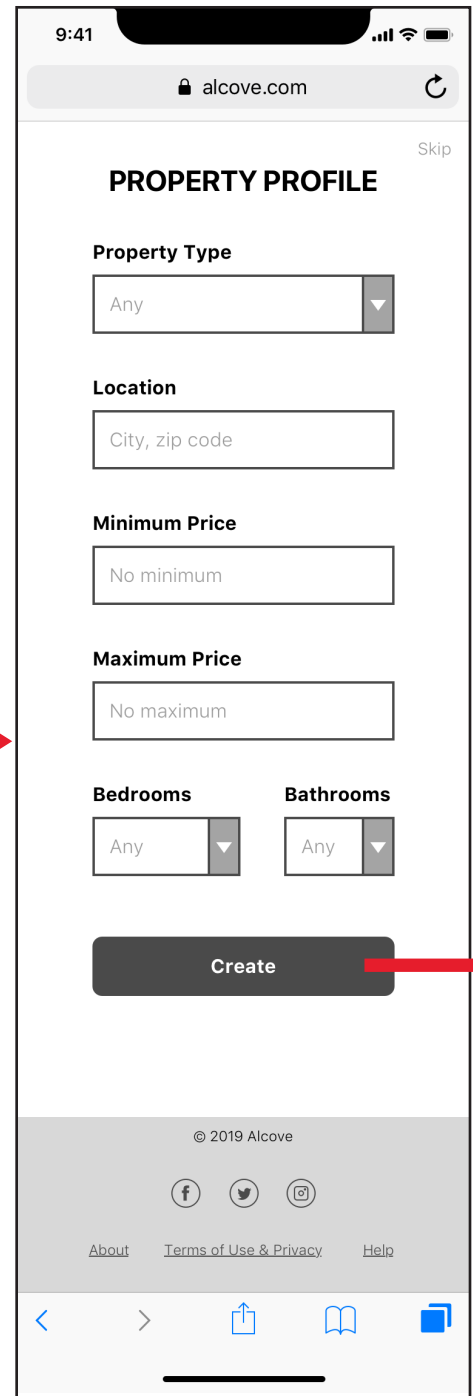

LANDING

Search Results Screen

Log In Screen

SIGN UP

PROPERTY PROFILE

Homepage

LOG IN

9:41 alcove.com

LOG IN

Email Address

Password

Log In

[Forgot Password?](#)

© 2019 Alcove

[f](#) [t](#) [i](#)

[About](#) [Terms of Use & Privacy](#) [Help](#)