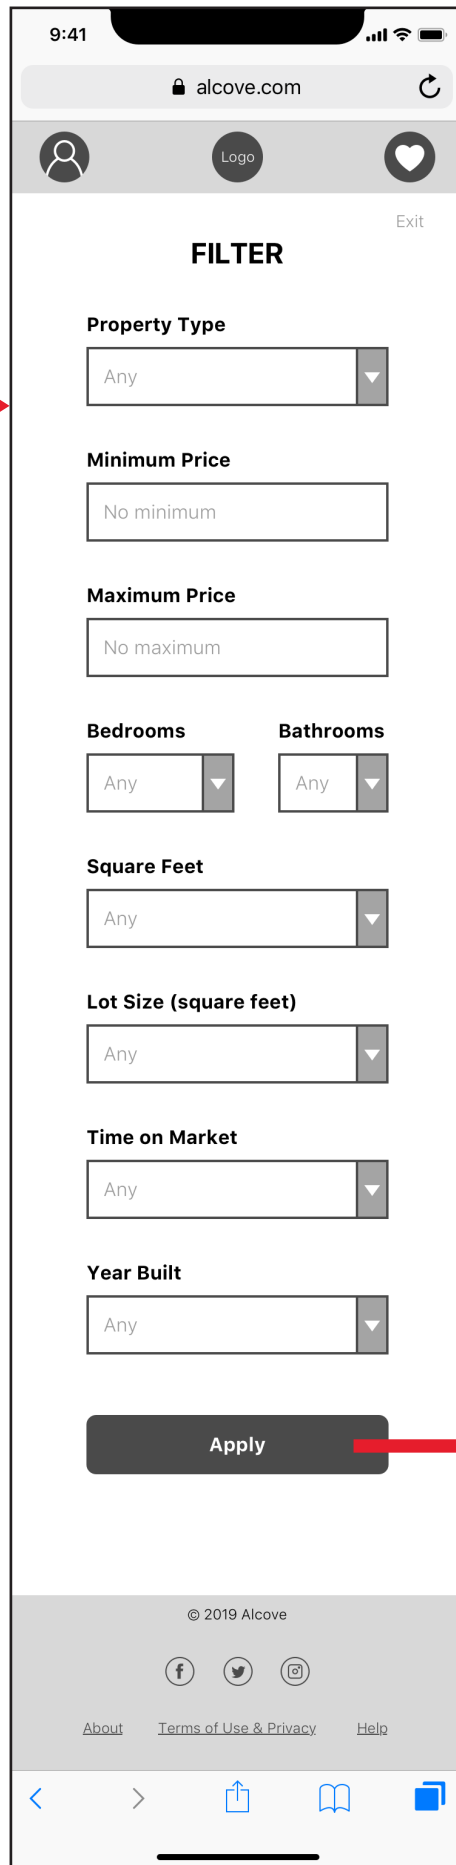

RESET PASSWORD

9:41 alcove.com

RESET PASSWORD

Email Address

Reset

© 2019 Alcove

[f](#) [t](#) [i](#)

[About](#) [Terms of Use & Privacy](#) [Help](#)

LOG IN (WITH BANNER)

9:41 alcove.com

Your new password is waiting in your inbox

LOG IN

Email Address

Password

Log In

[Forgot Password?](#)

© 2019 Alcove

[f](#) [t](#) [i](#)

[About](#) [Terms of Use & Privacy](#) [Help](#)

Homepage

HOMEPAGE

ACCOUNT

BOOKMARKED PROPERTIES

SEARCH RESULTS

FILTER

FILTERED RESULTS

SORT

SORTED RESULTS

FILTERED & SORTED RESULTS

PROPERTY INFO

CONTACT AGENT

PROPERTY INFO (WITH BANNER)