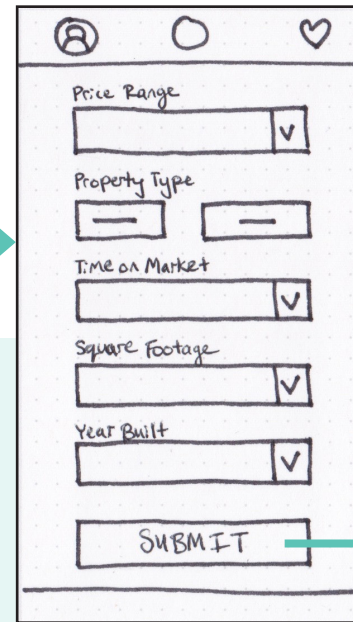

LOW-FIDELITY WIREFRAMES CREATE PROFILE

LANDING PAGE

PROFILE FORM 1

PROFILE FORM 2

HOMEPAGE

LOW-FIDELITY WIREFRAMES SEARCH & FILTER

HOMEPAGE

SEARCH RESULTS

SET FILTERS

FILTERED RESULTS

LOW-FIDELITY WIREFRAMES VIEW PROPERTY, BOOKMARK, CONTACT

HOMEPAGE

PROPERTY INFO

CONTACT FORM

PROPERTY INFO W/
BANNER

Property is added to
bookmarked items page