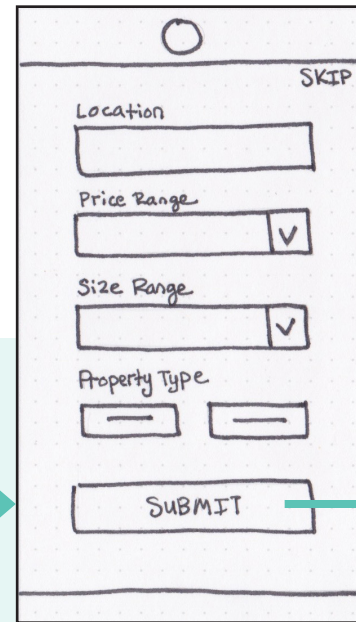

LOW-FIDELITY WIREFRAMES CREATE PROFILE

LANDING PAGE

PROFILE FORM 1

PROFILE FORM 2

HOMEPAGE

LOW-FIDELITY WIREFRAMES SEARCH & FILTER

HOMEPAGE

SEARCH RESULTS

SET FILTERS

FILTERED RESULTS

LOW-FIDELITY WIREFRAMES VIEW PROPERTY, BOOKMARK, CONTACT

HOMEPAGE

PROPERTY INFO

CONTACT FORM

PROPERTY INFO W/
BANNER

Property is added to
bookmarked items page